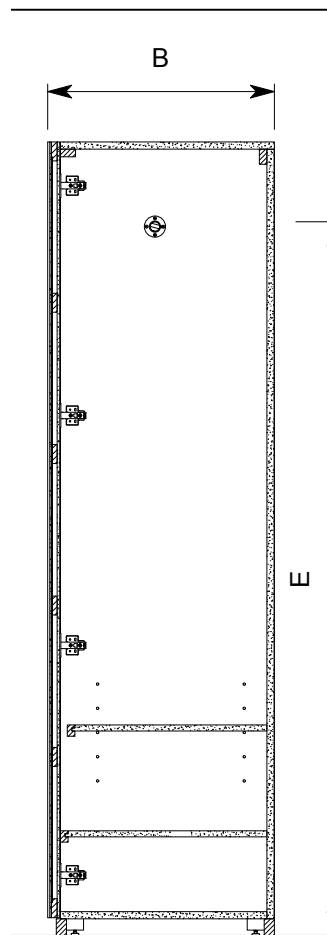

Plan

Internal elevation

Section

Railton Double Wardrobe

A Overall length	119cm	46.9"
B Overall depth	60cm	23.6"
C Overall height	210cm	82.7"
D Fixed shelf height	21.4cm	8.4"
E Rail height	189cm	74.4"
F Removable/ Adjustable shelf		
G Min ceiling height required	245cm	96.5"