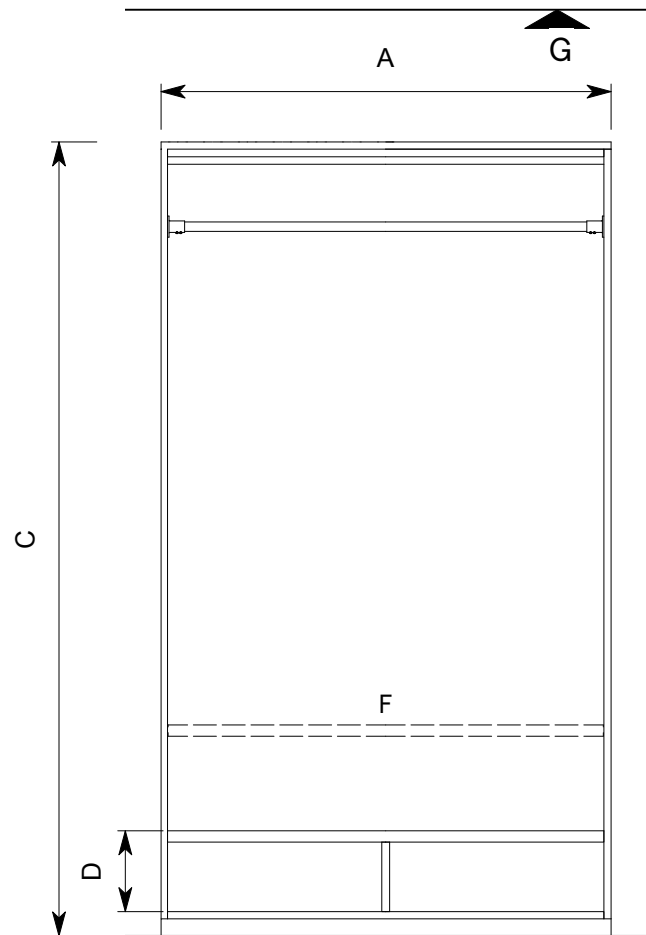

Plan

Internal elevation

Section

Railton Double Wardrobe

A Overall length	119cm	46.9"
B Overall depth	60cm	23.6"
C Overall height	210cm	82.7"
D Fixed shelf height	21.4cm	8.4"
E Rail height	189cm	74.4"
F Removable/ Adjustable shelf		
G Min ceiling height required	245cm	96.5"