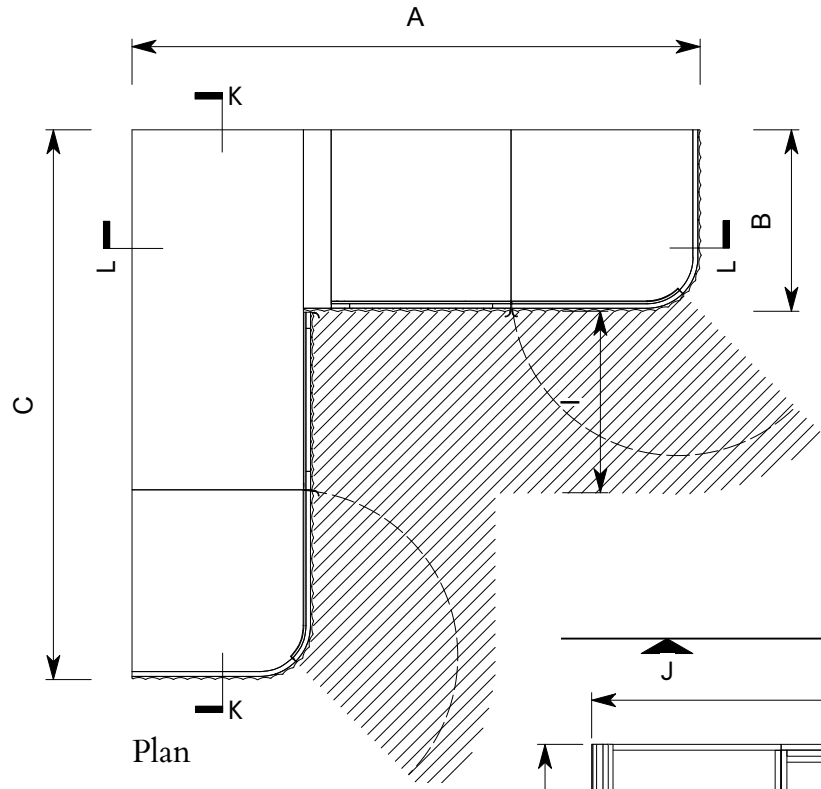

Railton Modular Wardrobe Left Corner

A Overall length	188.2cm	74"
B Overall depth	60cm	23.6"
C Overall width	181.8cm	71.6"
D Overall height	210cm	82.7"
E Fixed shelf height	50.8cm	20"
F Fixed shelf height	21.4cm	8.4"
G Rail height	189cm	74.4"
H Removable/ Adjustable shelf		
I Clearance to open doors	60cm	23.6"
J Min ceiling height required	245cm	96.5"