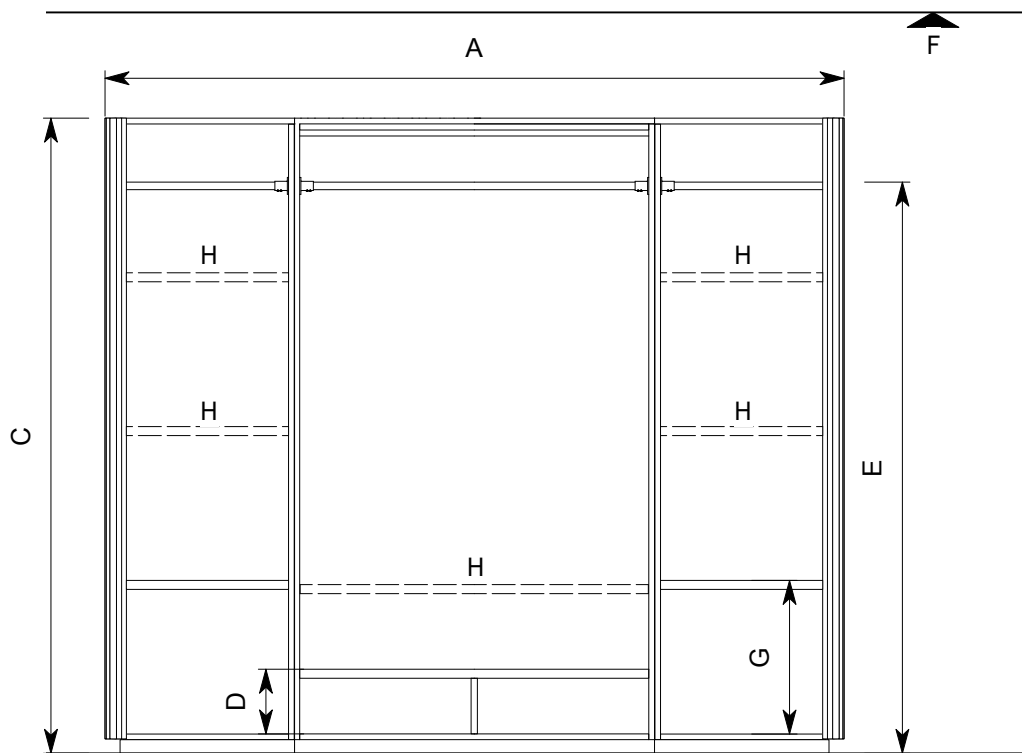

Plan

Railton Modular Wardrobe Straight

A	Centre piece length	119cm	46.9"
B	Overall depth	60cm	23.6"
C	Overall height	210cm	82.7"
D	Fixed shelf height	21.4cm	8.4"
E	Rail height	189cm	74.4"
F	Min ceiling height required	245cm	96.5"
G	Fixed shelf height	50.8cm	20"
H	Removable/ Adjustable shelf		
I	Clearance to open doors	60cm	23.6"

Internal elevation

Central Section

End Section