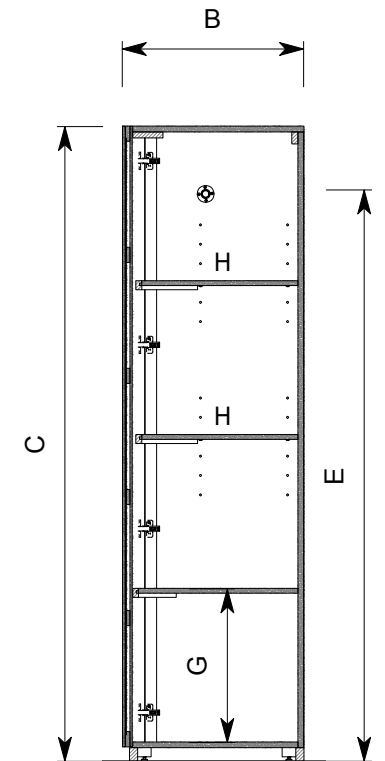

Plan

Railton Modular Wardrobe Straight

A	Centre piece length	119cm	46.9"
B	Overall depth	60cm	23.6"
C	Overall height	210cm	82.7"
D	Fixed shelf height	21.4cm	8.4"
E	Rail height	189cm	74.4"
F	Min ceiling height required	245cm	96.5"
G	Fixed shelf height	50.8cm	20"
H	Removable/ Adjustable shelf		
I	Clearance to open doors	60cm	23.6"

Internal elevation

Central Section

End Section