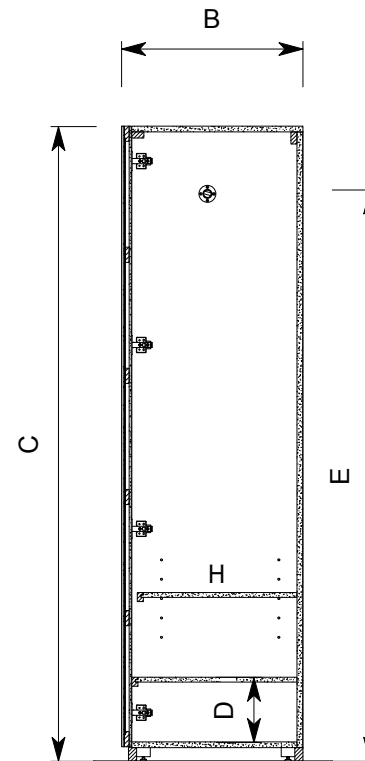

Plan

Railton Modular Wardrobe Straight

A	Centre piece length	119cm	46.9"
B	Overall depth	60cm	23.6"
C	Overall height	210cm	82.7"
D	Fixed shelf height	21.4cm	8.4"
E	Rail height	189cm	74.4"
F	Min ceiling height required	245cm	96.5"
G	Fixed shelf height	50.8cm	20"
H	Removable/ Adjustable shelf		
I	Clearance to open doors	60cm	23.6"

Internal elevation

Central Section

End Section