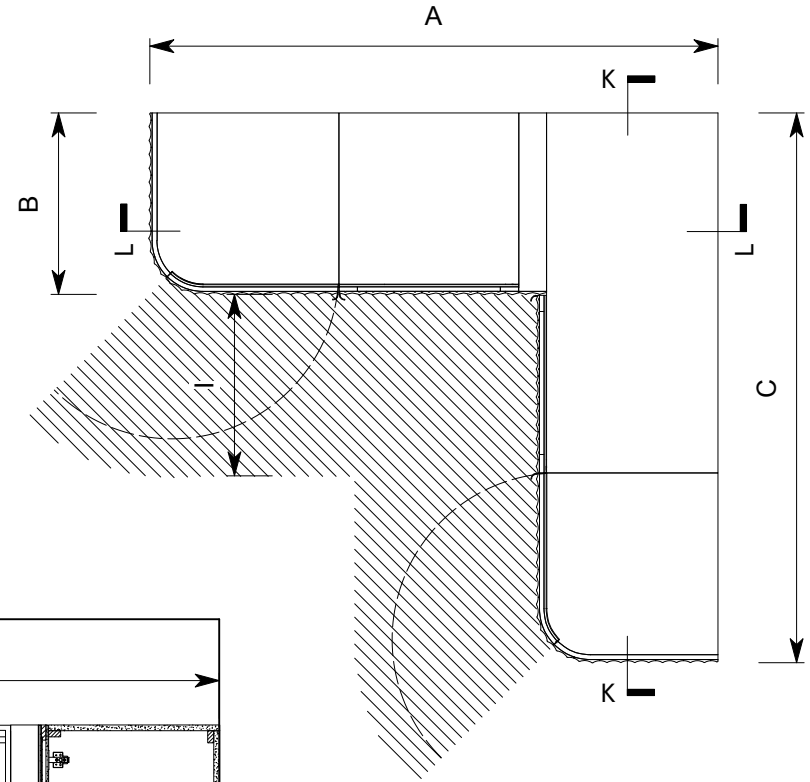

Railton Modular Wardrobe Right Corner

A Overall length	188.2cm	74"
B Overall depth	60cm	23.6"
C Overall width	181.8cm	71.6"
D Overall height	210cm	82.7"
E Fixed shelf height	50.8cm	20"
F Fixed shelf height	21.4cm	8.4"
G Rail height	189cm	74.4"
H Removable/ Adjustable shelf		
I Clearance to open doors	60cm	23.6"
J Min ceiling height required	245cm	96.5"

Plan

Section KK

Section LL