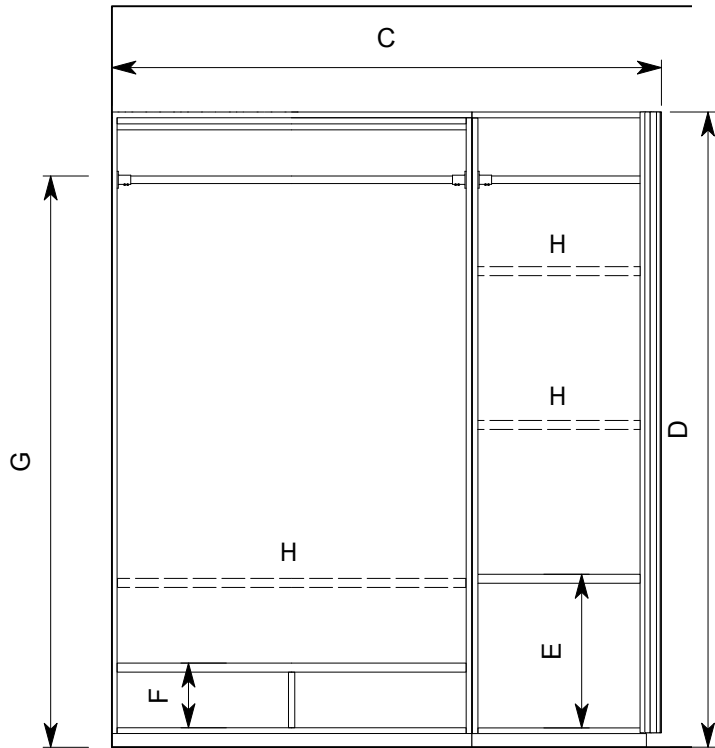

Railton Modular Wardrobe Right Corner

A Overall length	188.2cm	74"
B Overall depth	60cm	23.6"
C Overall width	181.8cm	71.6"
D Overall height	210cm	82.7"
E Fixed shelf height	50.8cm	20"
F Fixed shelf height	21.4cm	8.4"
G Rail height	189cm	74.4"
H Removable/ Adjustable shelf		
I Clearance to open doors	60cm	23.6"
J Min ceiling height required	245cm	96.5"

Plan

Section KK

Section LL