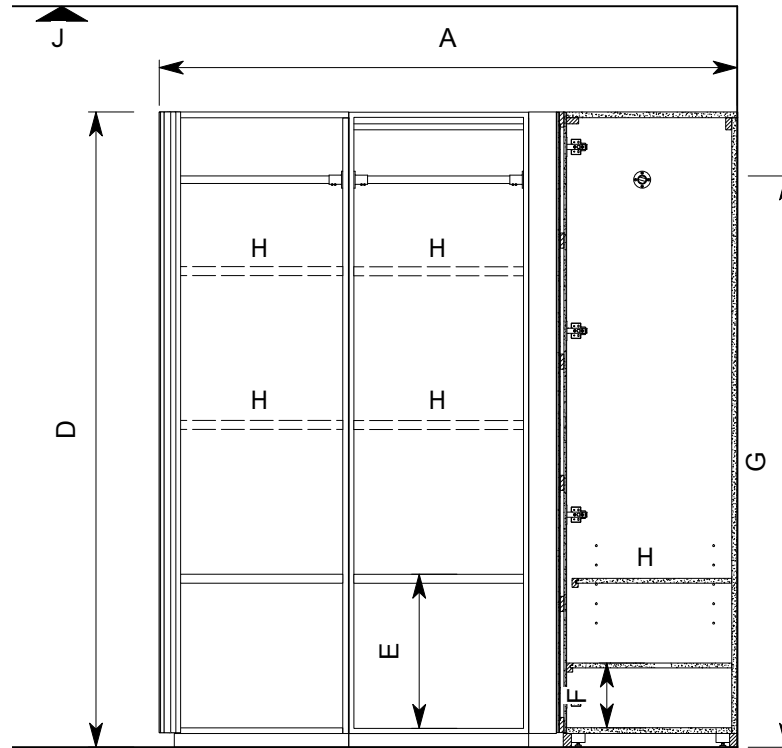

Railton Modular Wardrobe Right Corner

A Overall length	188.2cm	74"
B Overall depth	60cm	23.6"
C Overall width	181.8cm	71.6"
D Overall height	210cm	82.7"
E Fixed shelf height	50.8cm	20"
F Fixed shelf height	21.4cm	8.4"
G Rail height	189cm	74.4"
H Removable/ Adjustable shelf		
I Clearance to open doors	60cm	23.6"
J Min ceiling height required	245cm	96.5"

Plan

Section KK

Section LL