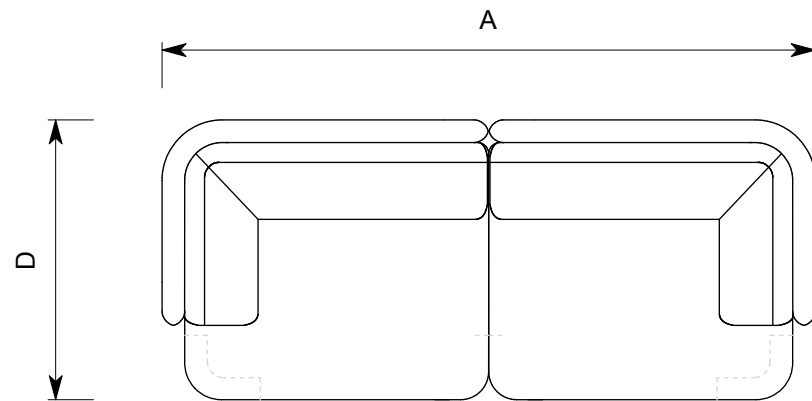

Odell Outdoor 3 seater

Front Elevation

Plan

A Overall sofa width	216cm	85"
B Overall sofa height	83cm	32.7"
C Seat height	42cm	16.5"
D Overall sofa depth	93cm	36.6"