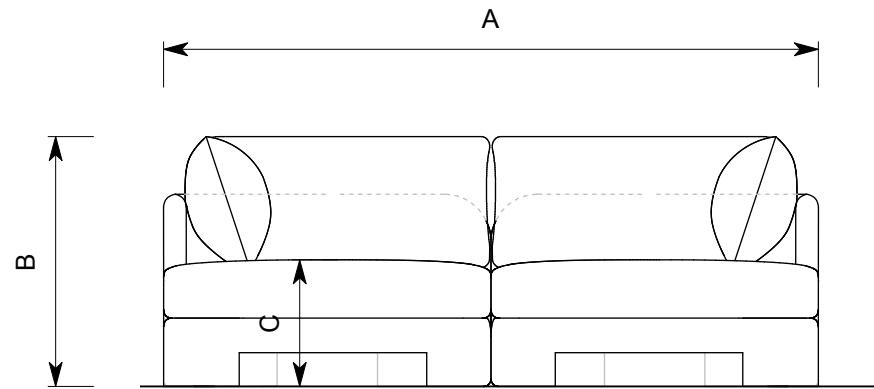

Odell Outdoor 3 seater

Front Elevation

Plan

A Overall sofa width	216cm	85"
B Overall sofa height	83cm	32.7"
C Seat height	42cm	16.5"
D Overall sofa depth	93cm	36.6"