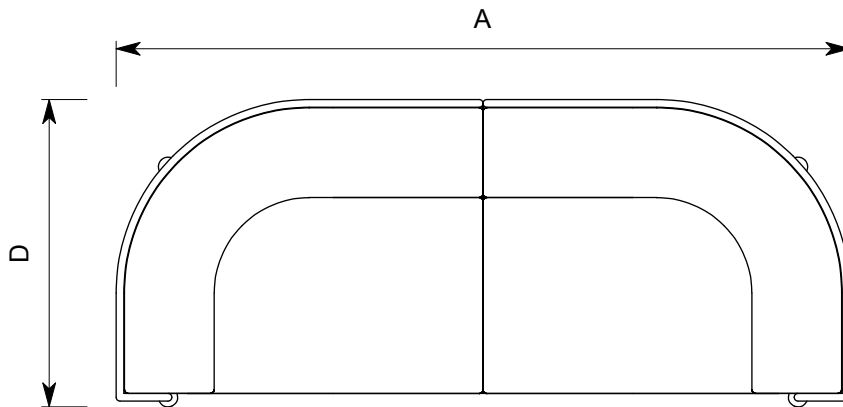

Gaspard Outdoor 3 seater

A Overall sofa width	243cm	95.6"
B Overall sofa height	71cm	28"
C Seat height	41cm	16.1"
D Overall sofa depth	102cm	40.2"

Front Elevation

Front Elevation