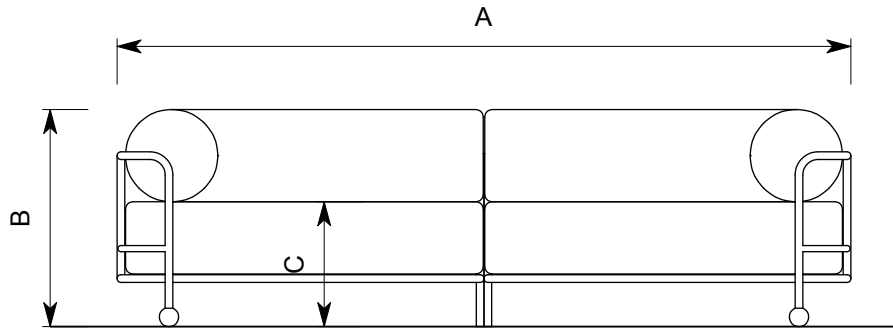

Gaspard Outdoor 3 seater

A Overall sofa width	243cm	95.6"
B Overall sofa height	71cm	28"
C Seat height	41cm	16.1"
D Overall sofa depth	102cm	40.2"

Front Elevation

Front Elevation