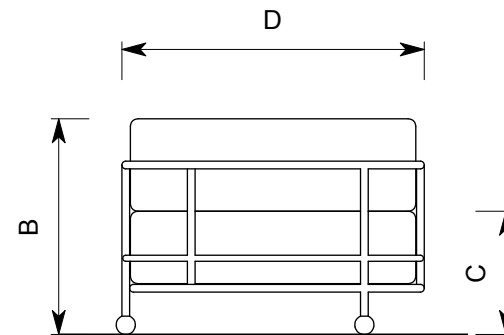

# Gaspard Armchair

Plan

A Overall Armchair width	122cm	164.5"
B Overall Armchair height	71cm	28"
C Seat height	41cm	16.1"
D Overall Armchair depth	102cm	40.2"

Front Elevation

Side Elevation