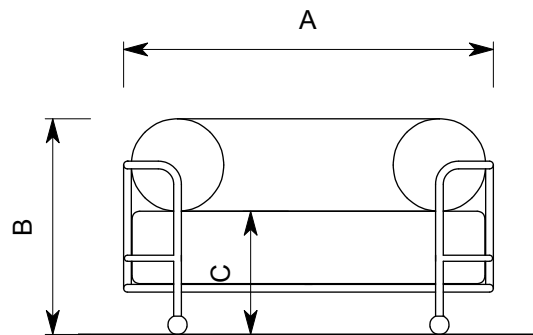

# Gaspard Armchair

Plan

A Overall Armchair width	122cm	164.5"
B Overall Armchair height	71cm	28"
C Seat height	41cm	16.1"
D Overall Armchair depth	102cm	40.2"

Front Elevation

Side Elevation