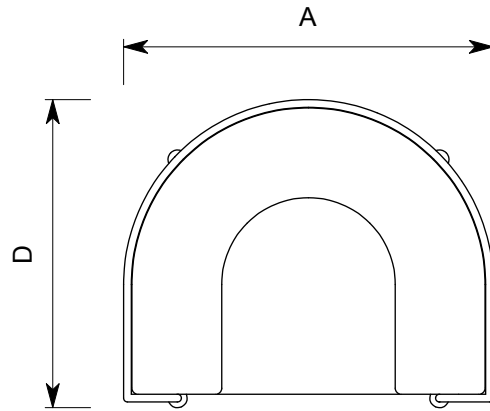

# Gaspard Armchair

Plan

A Overall Armchair width	122cm	164.5"
B Overall Armchair height	71cm	28"
C Seat height	41cm	16.1"
D Overall Armchair depth	102cm	40.2"

Front Elevation

Side Elevation