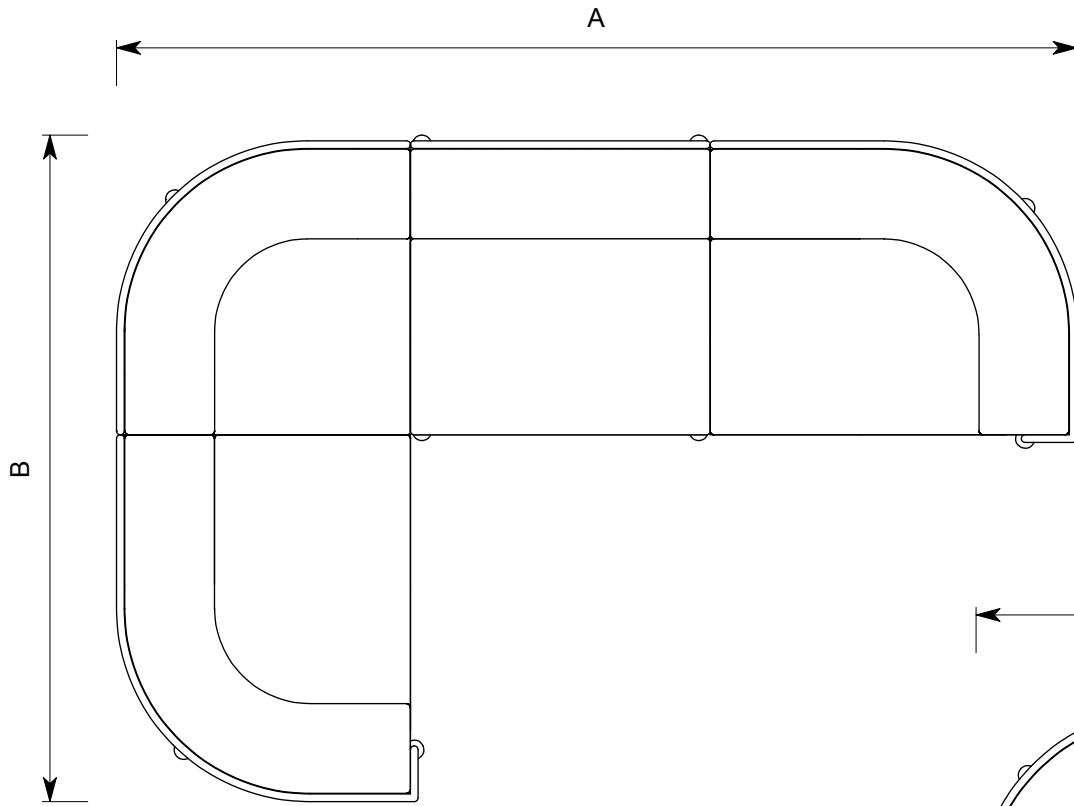

Gaspard Outdoor 4 seater

Front Elevation

A Overall sofa width	342cm	134.6"
B Overall sofa height	71cm	28"
C Seat height	41cm	16.1"
D Overall sofa depth	102cm	40.2"
C Seat height	41cm	16.1"
D Overall sofa depth	102cm	40.2"

Plan

Gaspard Outdoor 4 seater plus corner

A Overall sofa width	318cm	125"
B Overall sofa depth	220cm	86.6"

Plan- Left configuration

Plan- Right configuration