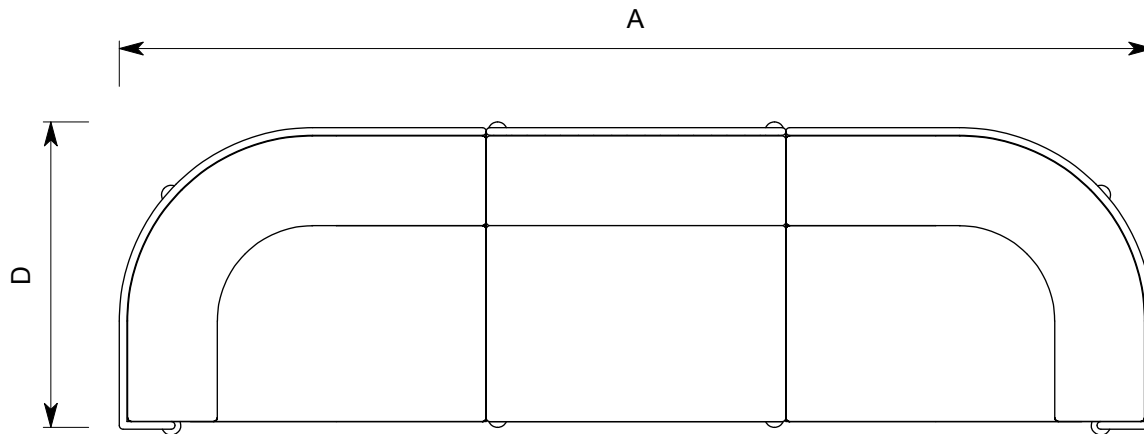

Gaspard Outdoor 4 seater

Front Elevation

A Overall sofa width	342cm	134.6"
B Overall sofa height	71cm	28"
C Seat height	41cm	16.1"
D Overall sofa depth	102cm	40.2"
C Seat height	41cm	16.1"
D Overall sofa depth	102cm	40.2"

Plan

Gaspard Outdoor 4 seater plus corner

A Overall sofa width	318cm	125"
B Overall sofa depth	220cm	86.6"

Plan- Left configuration

Plan- Right configuration