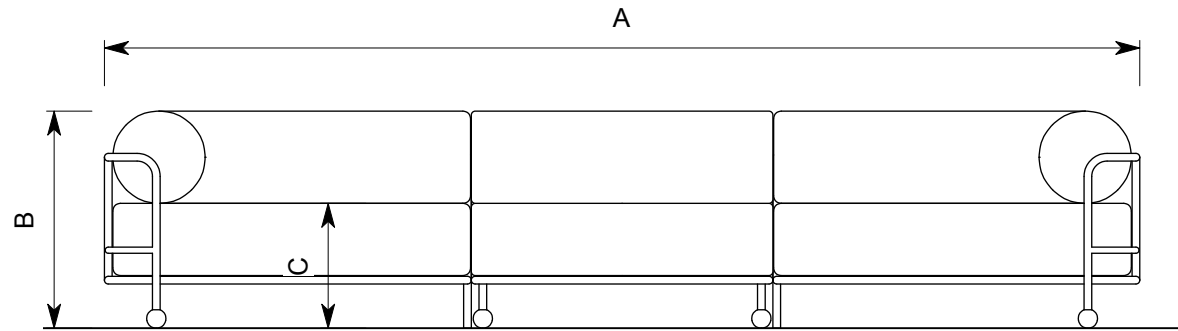

Gaspard Outdoor 4 seater

Front Elevation

A Overall sofa width	342cm	134.6"
B Overall sofa height	71cm	28"
C Seat height	41cm	16.1"
D Overall sofa depth	102cm	40.2"
C Seat height	41cm	16.1"
D Overall sofa depth	102cm	40.2"

Plan

Gaspard Outdoor 4 seater plus corner

A Overall sofa width	318cm	125"
B Overall sofa depth	220cm	86.6"

Plan- Left configuration

Plan- Right configuration