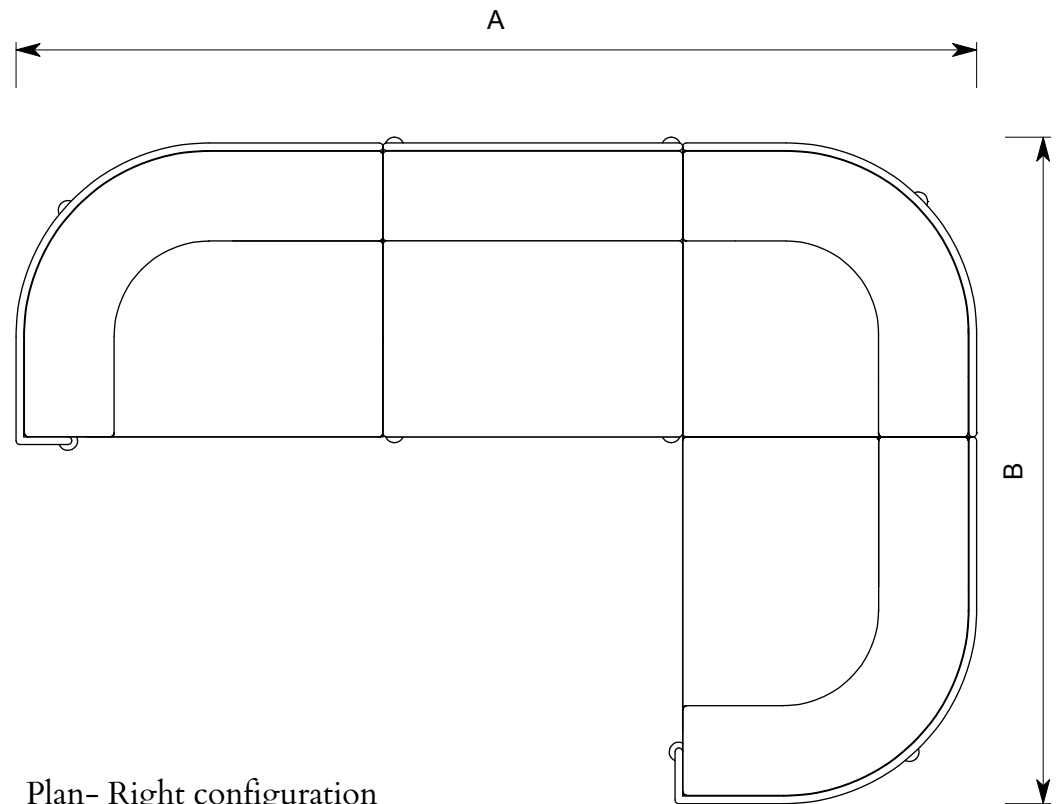

Gaspard Outdoor 4 seater

Front Elevation

A Overall sofa width	342cm	134.6"
B Overall sofa height	71cm	28"
C Seat height	41cm	16.1"
D Overall sofa depth	102cm	40.2"
C Seat height	41cm	16.1"
D Overall sofa depth	102cm	40.2"

Plan

Gaspard Outdoor 4 seater plus corner

A Overall sofa width	318cm	125"
B Overall sofa depth	220cm	86.6"

Plan- Left configuration

Plan- Right configuration